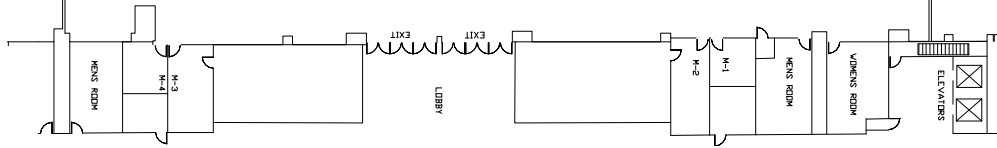

Folding Partition Wall

SCALE: 1"=16'

Dropped Ceiling - Clearance 10'