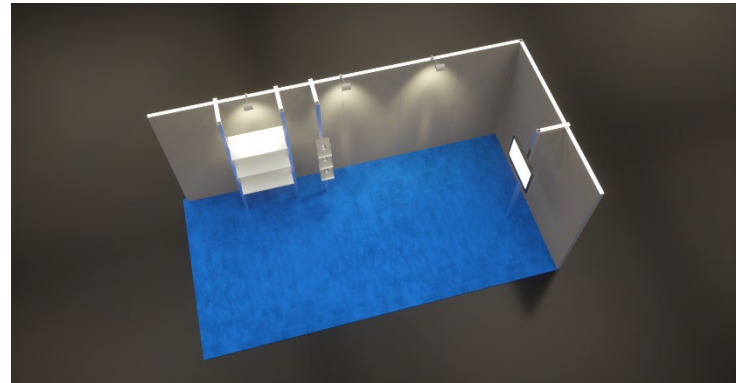

ADDITIONAL OCTAWALL SYSTEM – ACCESSORIES

Shelf Support

Framing w/ 3 shelves

Cost: \$995.00 QTY _____

Literature Rack Post

Framing w/ 3 Lit Rack Pockets

Cost: \$500.00 QTY _____

Monitor Support

Framing + Monitor Bracket
 *20"-32" Monitor accepted
 *VESA compatible
 *Monitor not included

Cost: \$500.00 QTY _____

Monitor

32" Flatscreen Monitor
 *May not support all types of video streaming
 *Client to provide adapters & or programming