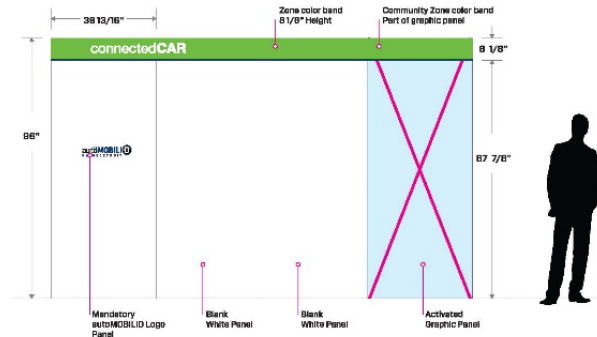

## ADDITIONAL BACK WALL GRAPHIC PANELS

Graphic area on each back-wall panel is 87 7/8" tall by 38 13/16" wide

Cost: \$375.00 each QTY \_\_\_\_\_

**PAYMENT POLICY MUST ACCOMPANY ALL ORDERS.** Orders must be received by **Wednesday, August 31, 2022**. Orders placed after this deadline cannot be guaranteed. Items cancelled after panels have been produced/delivered will be charged 100% of the original price.