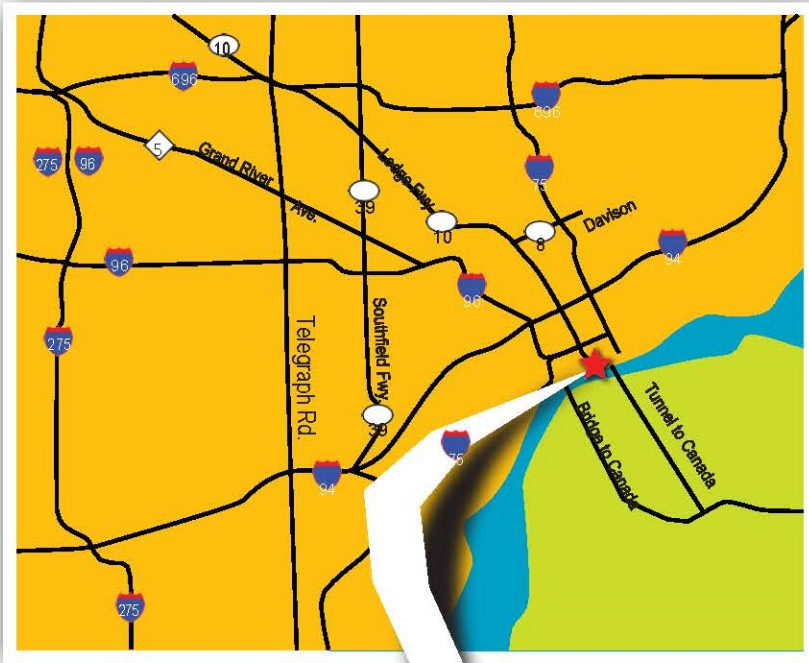

DIRECTIONS TO HUNTINGTON PLACE

LOADING DOCKS

- From I-94 East- and West-bound
Take I-94 to M-10 south, the Lodge Freeway (exit #215A). For Huntington Place loading docks, stay on M-10 south and exit at Howard Street (#1C).
- From I-75 North-bound
Take I-75 to M-10 south, the Lodge Freeway (exit #49, Rosa Parks/Civic Center). For Huntington Place, stay on M-10 south and exit at Howard Street (#1C).
- From I-75 South-bound
Take I-75 to I-94 west (exit #53B toward Chicago). Take M-10 south, the Lodge Freeway (exit #215A). For Huntington Place loading docks, stay on M-10 south and exit at Howard Street (#1C).
- From I-96 East-bound
Take I-96 to the I-75 North/M-10 exit. Stay in the right lane. Follow signs to M-10 south/Huntington Place-Civic Center. For Huntington Place loading docks, stay on M-10 south and exit at Howard Street (#1C).
- From Lodge Freeway
Take M-10 south and exit at Howard Street (#1C).

From M-10 (The Lodge Freeway), exit Howard Street and stay straight on Fifth Street. Turn left on Fort Street and continue to Second Street and turn right. Second Street leads to the dock access ramp. Please follow the instruction of the Autorama Street team and the Detroit Police Department when you arrive to the location.

For GPS Assistance, use: 601 Fort Street, Detroit, MI 48226